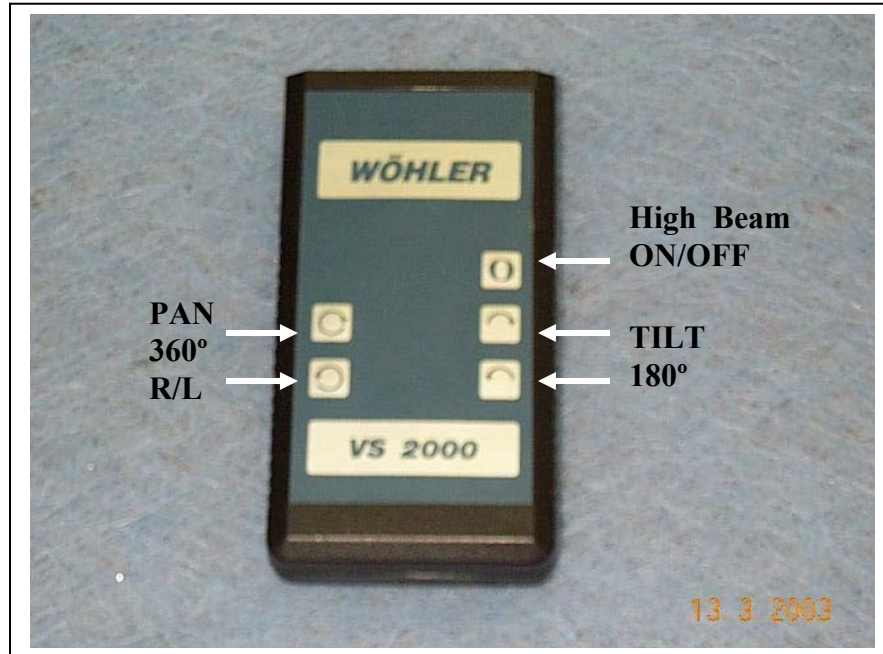

VS2000 PAN & TILT CONTROLLER

Operating Buttons:

Connections: